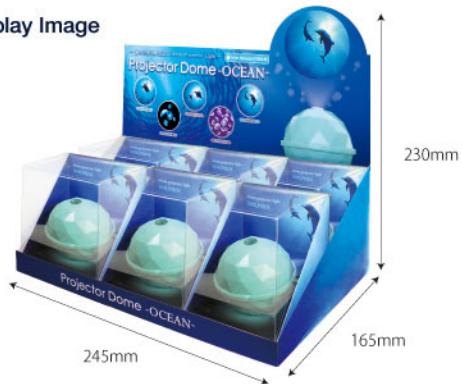

Place dome in a glass or dish of water to enjoy as decorative interior lighting.

Projector Dome -OCEAN-

Sea Turtle

White / SEA TURTLE
VRT42545

4 542202 425459

Manta Ray

Light Pink / MANTA RAY
VRT42546

4 542202 425466

4 542202 425497

Display Image

230mm

245mm

165mm

Package Image

※Display Box comes with a A6 sized POP display card which can be cut out and used in store.

Approx. 300mm

Projector Dome -OCEAN- Specification

Weight	Approx. 46g (Approx. 101g with package)
Product Material	ABS, etc
Package Material	PET, Paper
Product Size	Approx. φ62×H55/mm
Package Size	Approx. W80×H100×D80/mm
Variation	5sku
Display Box Size	Approx. W245×H105×D165/mm 1Box = 6pcs
Outer Carton Size	Approx. W504×H239×D344/mm 1Box(6pcs)×8Box = 48pcs
Carton Weight	Approx. 5.8kg