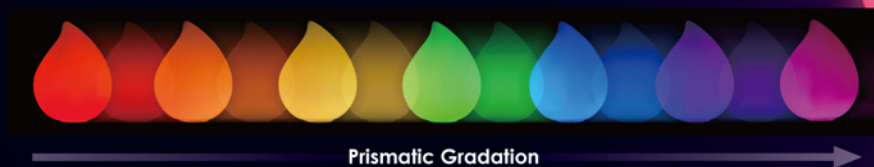

# drop

## Rainbow bath light

Drop-shaped ambient lighting that looks great in many situations. Promote relaxation with ambient lighting in your bathroom, bedroom or pool.

You can enjoy romantic illumination in your bath or pool.