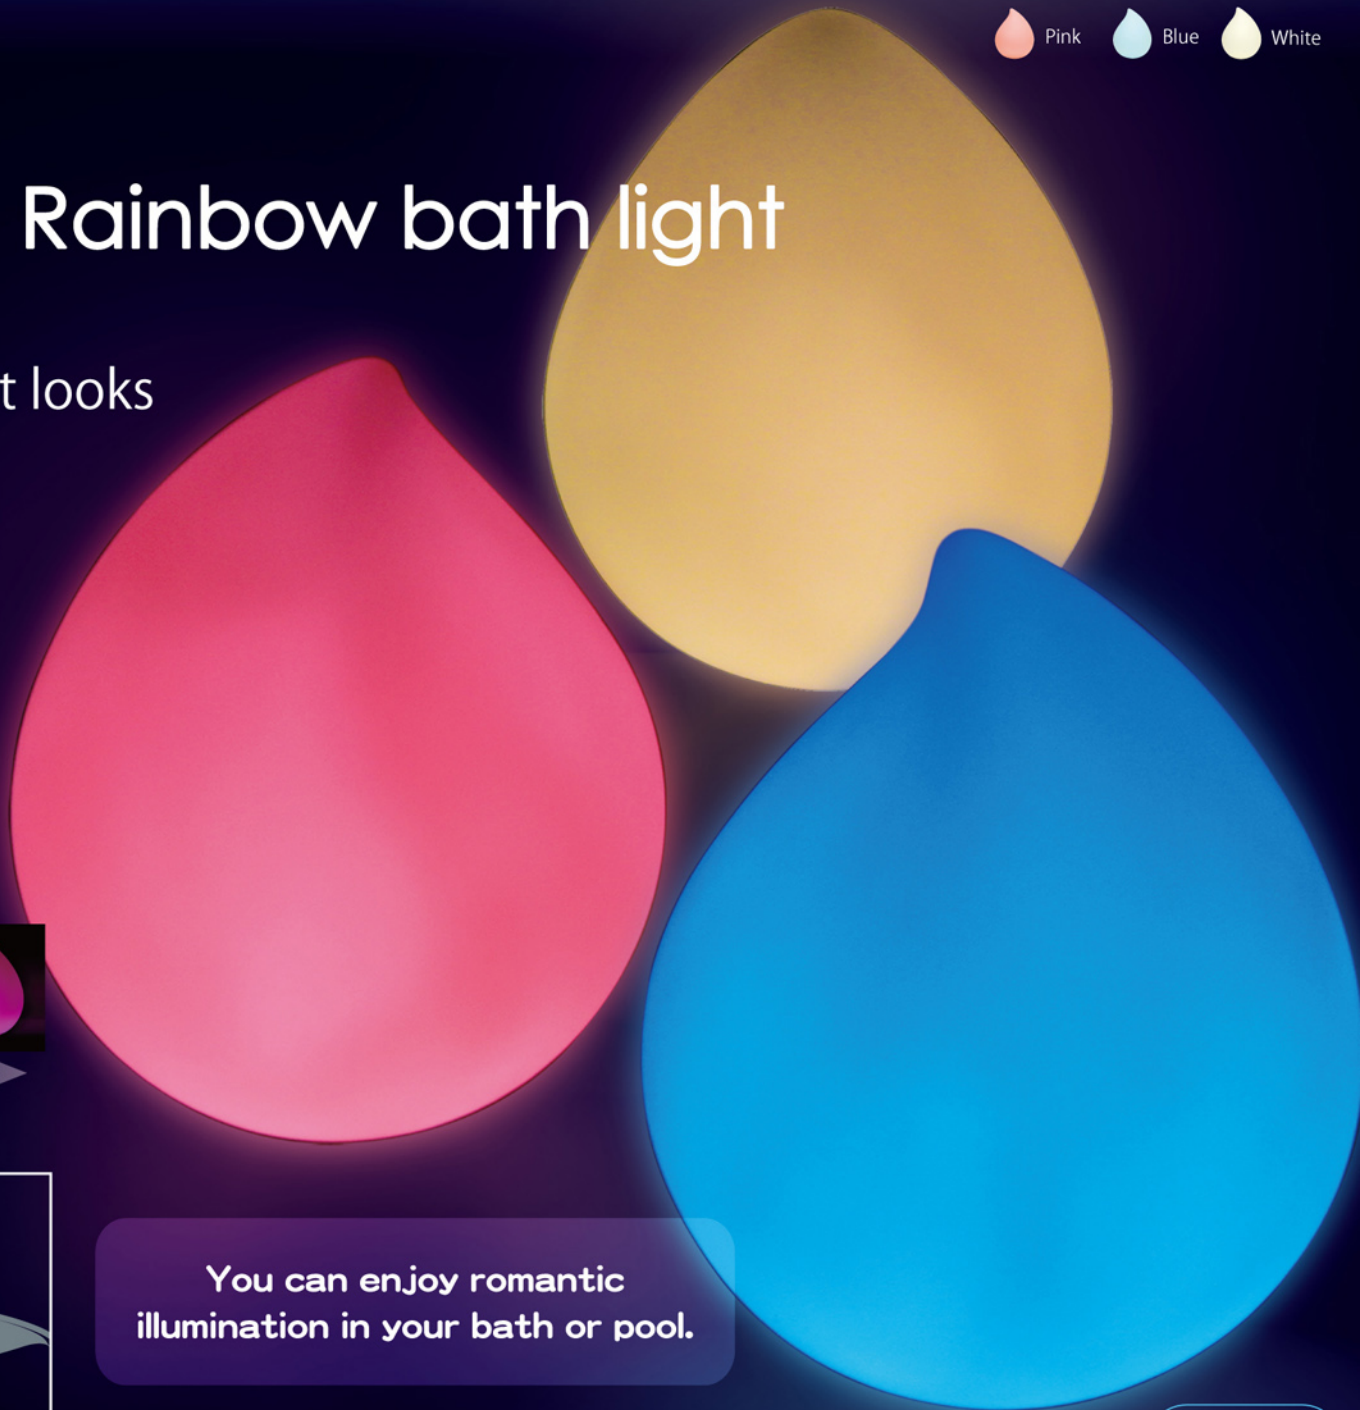

# drop

## Rainbow bath light

Drop-shaped ambient lighting that looks great in many situations. Promote relaxation with ambient lighting in your bathroom, bedroom or pool.

You can enjoy romantic illumination in your bath or pool.

# drop Rainbow bath light

White  
ILN64021

4 542202 640210

Blue  
ILN64022

4 542202 640227

Pink  
ILN64023

4 542202 640234

Package Image

## drop Rainbow bath light Specification

Product Size	Approx. W90×H117×D90/mm
Product Material	ATBC-PVC · ABS
Weight	Approx. 103g (Approx. 184g with package )
Package Size	Approx. W100×H130×D92/mm
Package Material	Paper / PET
LED Color	Rainbow Gradation LED
Battery	CR2032×2pcs (Battery exchange is possible. )
Color	3sku
Inner Box Size	Approx. W400×H280×D320/mm 1Box= 24pcs
Outer Carton Size	Approx. W655×H295×D415/mm 1Box(24pcs)×2Box = 48pcs
Carton Weight	Approx. 10.0kg